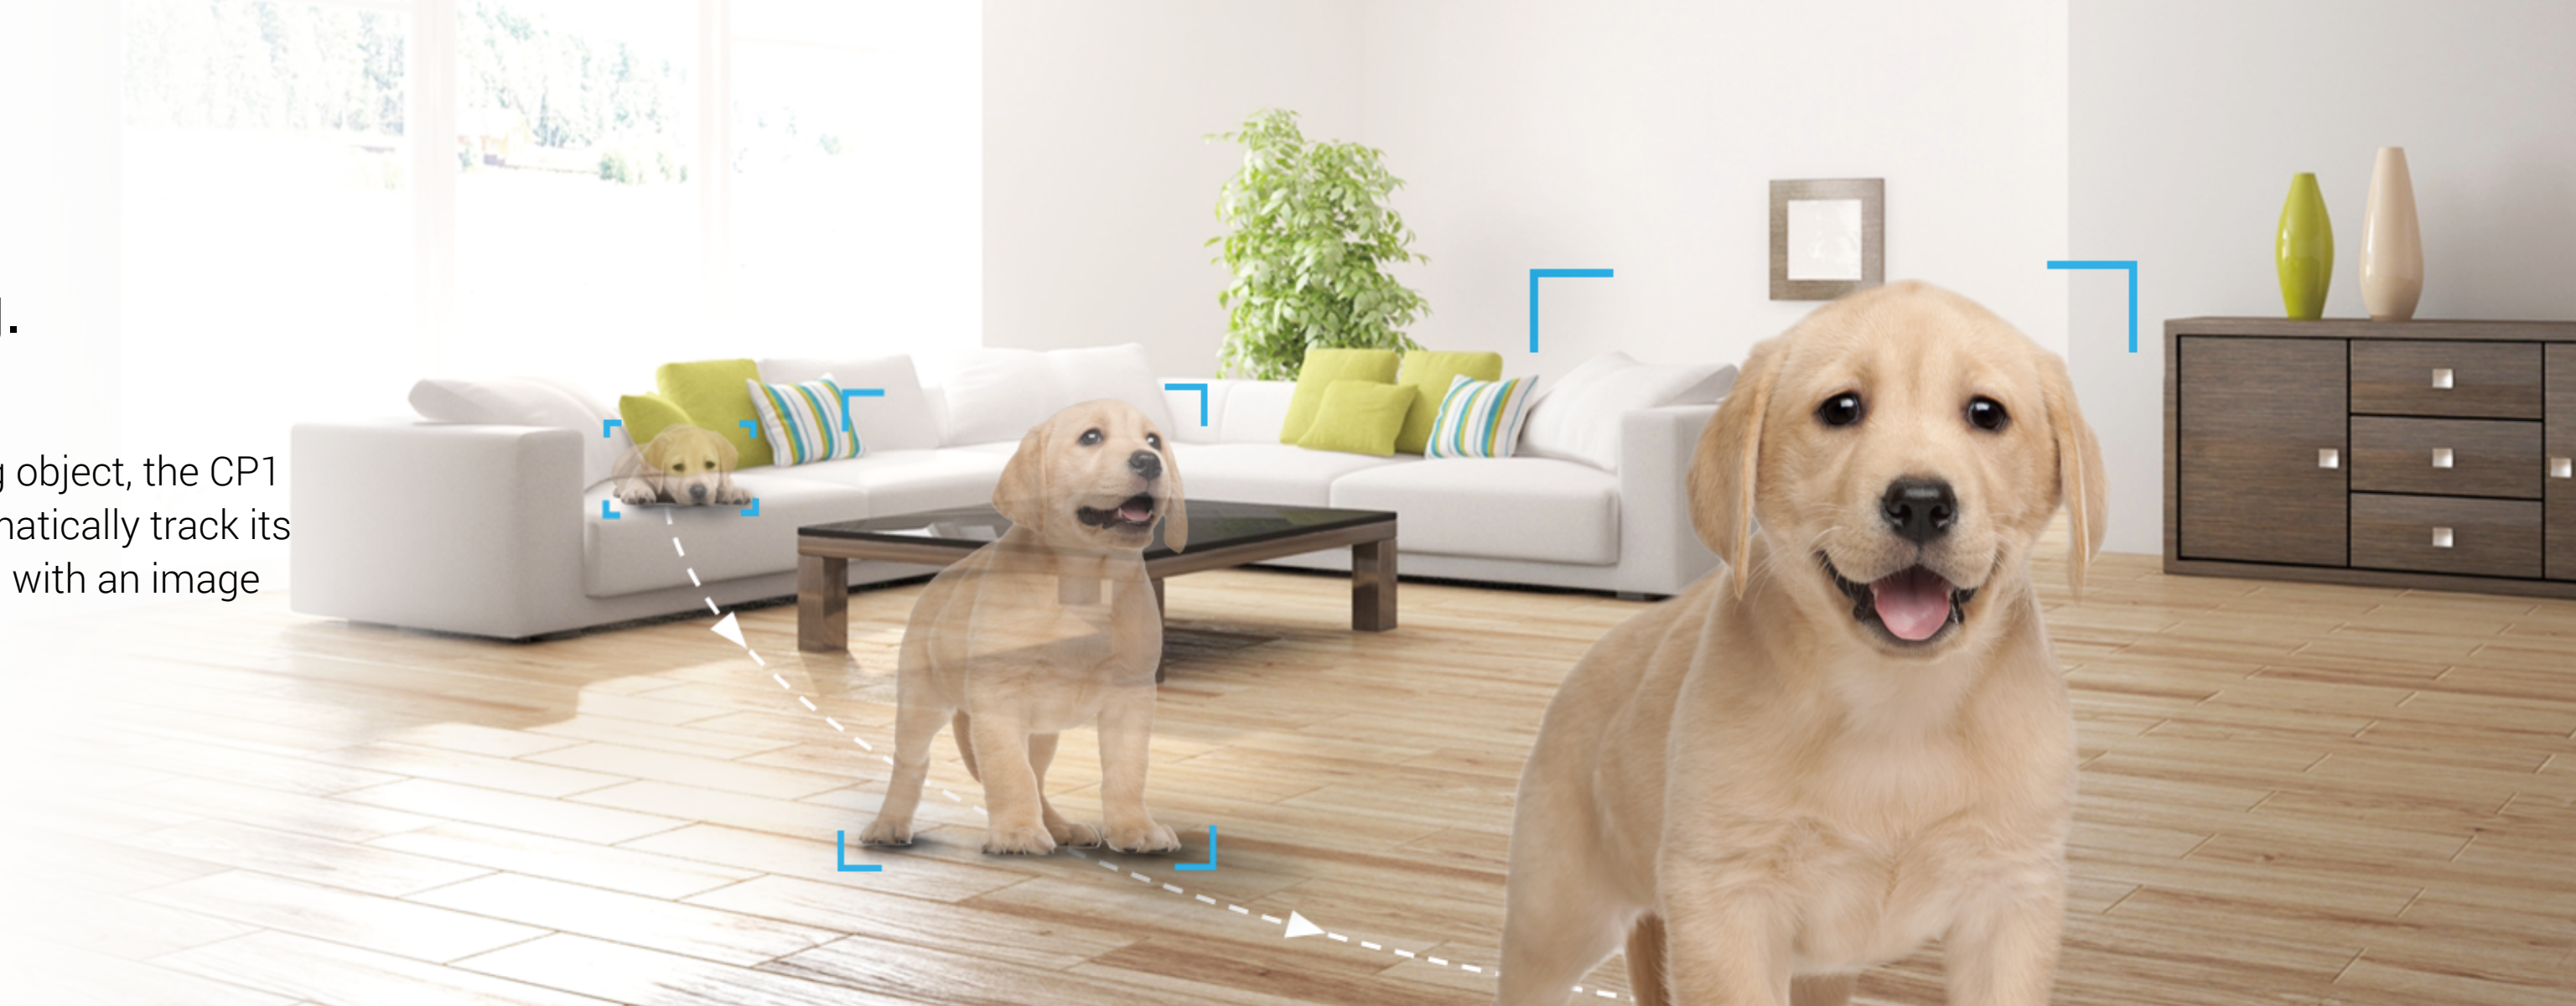

View from Anywhere

Wi-Fi 2.4 GHz

MicroSD Slot
(up to 256 GB)

Records every corner in 2K resolution.

This powerful camera records images in 2K resolution, rendering crisp details even in 4x digital zoom, so you see everything clearly in live video and playback.

4MP

2MP

Zero blind spots.

Keep tabs on every corner with just one CP1. Its expansive 360-degree field-of-view ensures full coverage, so you don't miss a thing.

- Vertical rotation 55°

- Horizontal rotation 350°

Smart tracking.

When it detects a moving object, the CP1 is smart enough to automatically track its motion while alerting you with an image in real-time.

Communication, anytime.

Talk to your loved ones and deter unwelcome strangers – all by using the CP1's two-way communication feature. Using the EZVIZ App on your mobile device, you can easily and conveniently enjoy communication wherever you might be.

Protecting your data and privacy is our highest priority. Data transmission between the camera and the EZVIZ Cloud is encrypted from end to end. Only you have the keys to decrypt your data. To get an extra layer of privacy protection, you can always enable the camera's sleep mode on the EZVIZ App.