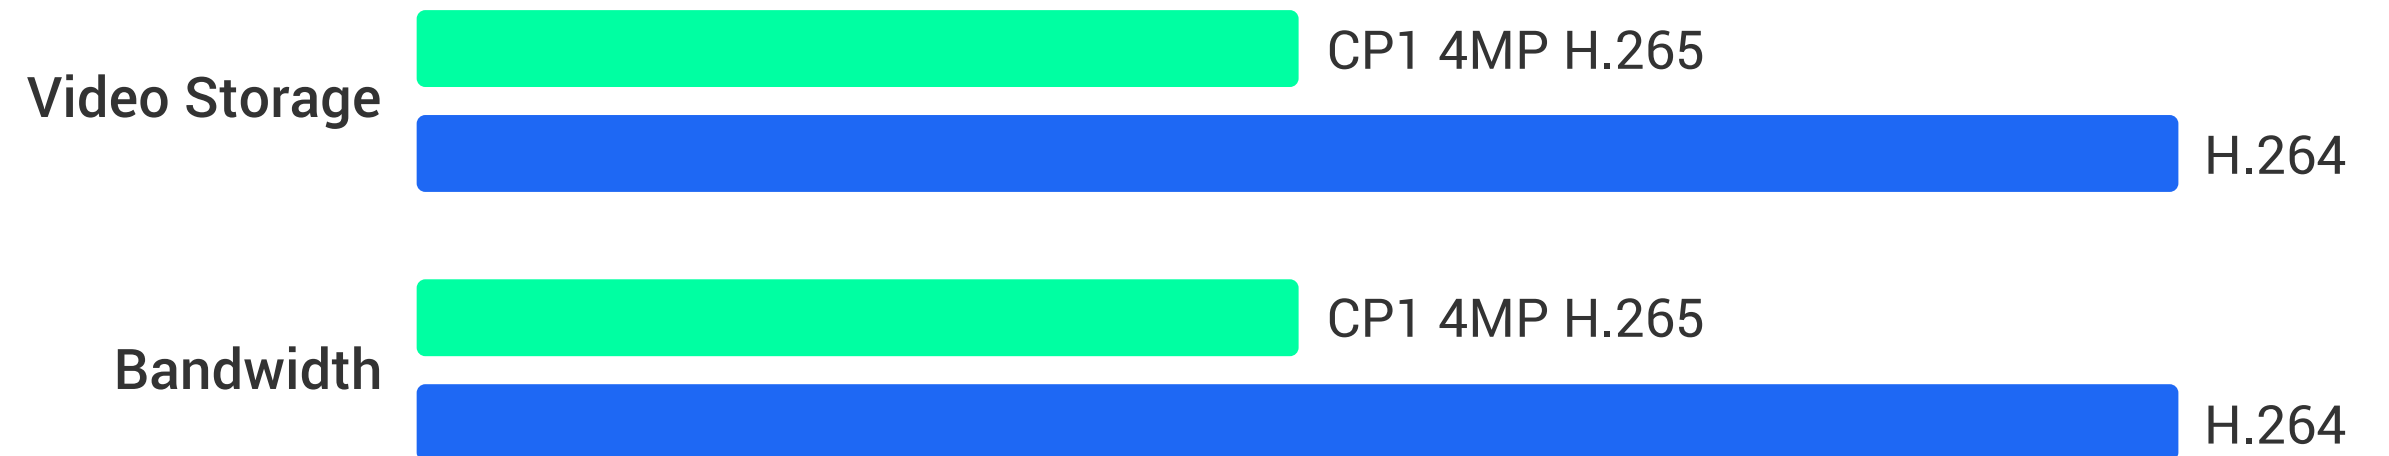

Protecting your data and privacy is our highest priority. Data transmission between the camera and the EZVIZ Cloud is encrypted from end to end. Only you have the keys to decrypt your data. To get an extra layer of privacy protection, you can always enable the camera's sleep mode on the EZVIZ App.

AES 128-bit encryption

TLS encryption Protocol

Multiple authentication steps

Save money on video storage and bandwidth.

The camera features the advanced H.265 video compression technology, achieving better video quality with only half the bandwidth and half the storage space of the previous H.264 video compression standard.

* The H.265 video compression applies when the 24/7 video recording is activated.

Two storage options.

Save your recordings with flexible and secured solutions. The CP1 comes with a built-in MicroSD card slot that can store up to 256 GB of recorded footage. You can also save your images to EZVIZ Cloud* for additional back-up.