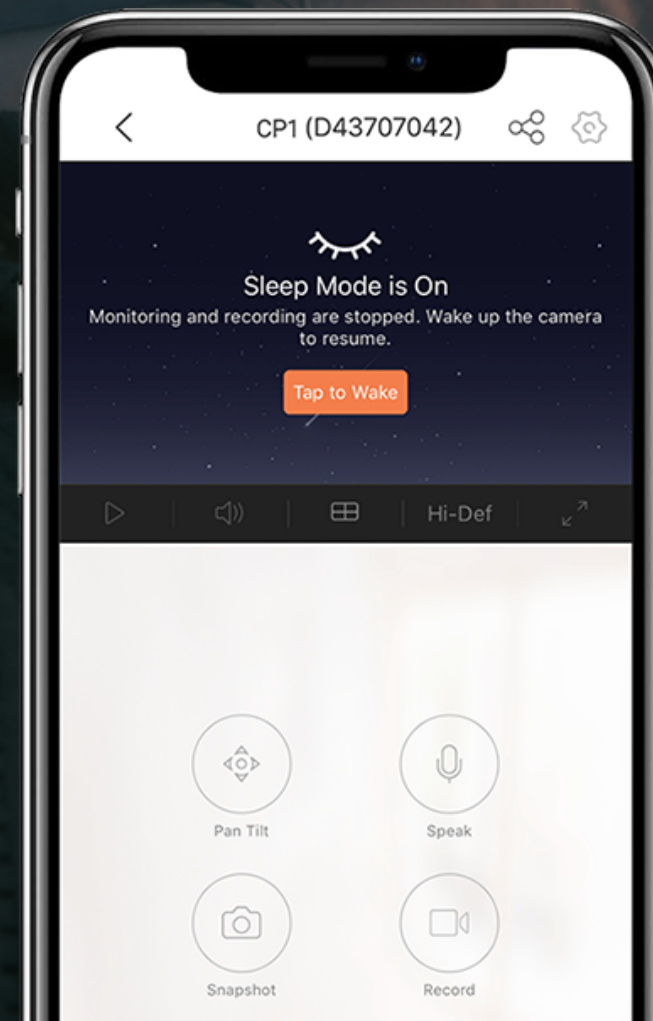

View from Anywhere

Wi-Fi 2.4 GHz

MicroSD Slot
(up to 256 GB)

Records every corner in 2K resolution.

This powerful camera records images in 2K resolution, rendering crisp details even in 4x digital zoom, so you see everything clearly in live video and playback.

Smart tracking.

When it detects a moving object, the CP1 is smart enough to automatically track its motion while alerting you with an image in real-time.

Communication, anytime.

Talk to your loved ones and deter unwelcome strangers – all by using the CP1's two-way communication feature. Using the EZVIZ App on your mobile device, you can easily and conveniently enjoy communication wherever you might be.

See further in the dark.

Enjoy round-the-clock protection with the CP1 camera. Using powerful Infrared LED lights, it lets you see up to 10 meters (33 feet) in dim light.

We protect your data and privacy.

Protecting your data and privacy is our highest priority. Data transmission between the camera and the EZVIZ Cloud is encrypted from end to end. Only you have the keys to decrypt your data. To get an extra layer of privacy protection, you can always enable the camera's sleep mode on the EZVIZ App.